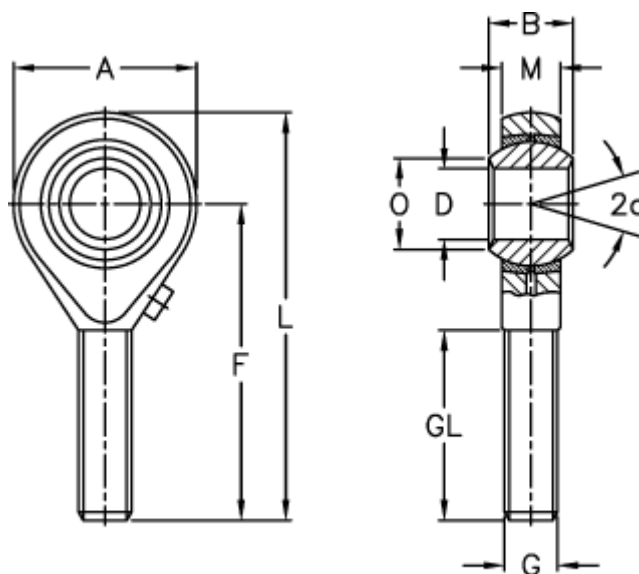

Article number: 54300915

Description: LDK Rod end POS 15

## Measures

A	= 36	L	= 81
a (degrees)	= 16	M	= 14.00
B	= 20	O	= 18.10
D	= 15	Static load C0 (kN)	= 33.0
Dynamic load C (kN)	= 14.5	Weight (g)	= 148
F	= 63		
g	= M14		
GL	= 38		